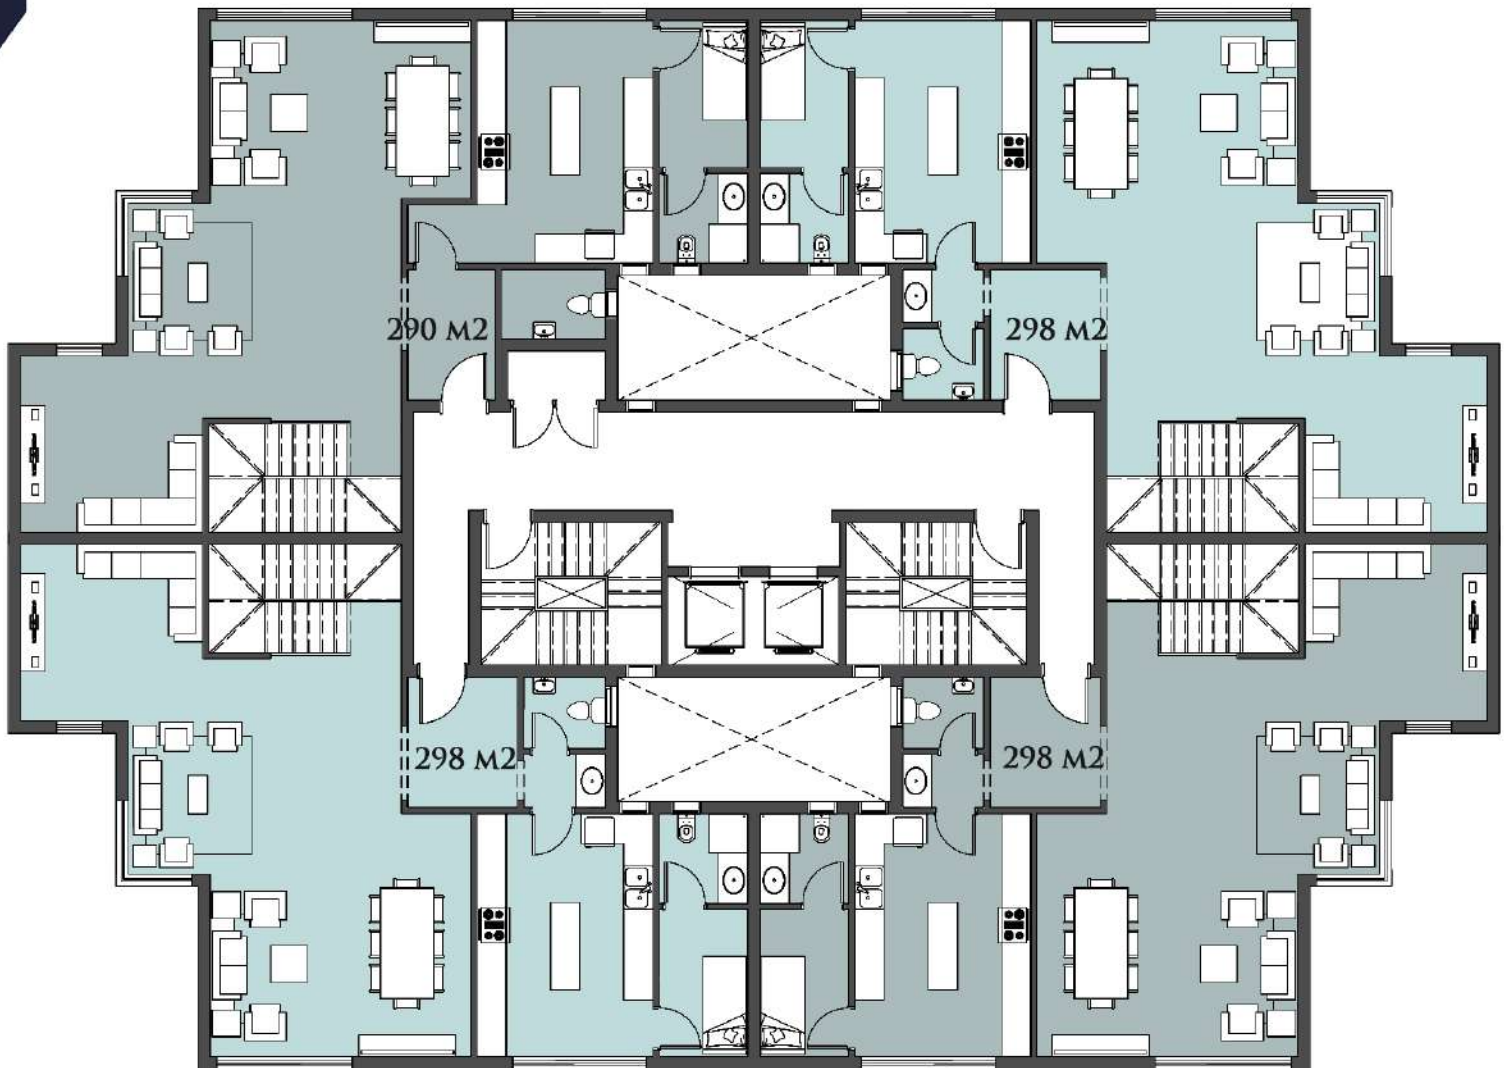

# DEJOYA-2 Residences

## Type - Q Lower Floor Plan

### ● 4 BEDROOMS DUPLEX:

WITH GROSS AREA = 290 M<sup>2</sup>

NET AREA = 232 M<sup>2</sup>

WITH GROSS AREA = 298 M<sup>2</sup>

NET AREA = 238 M<sup>2</sup>

■ 4 BEDROOMS DUPLEX