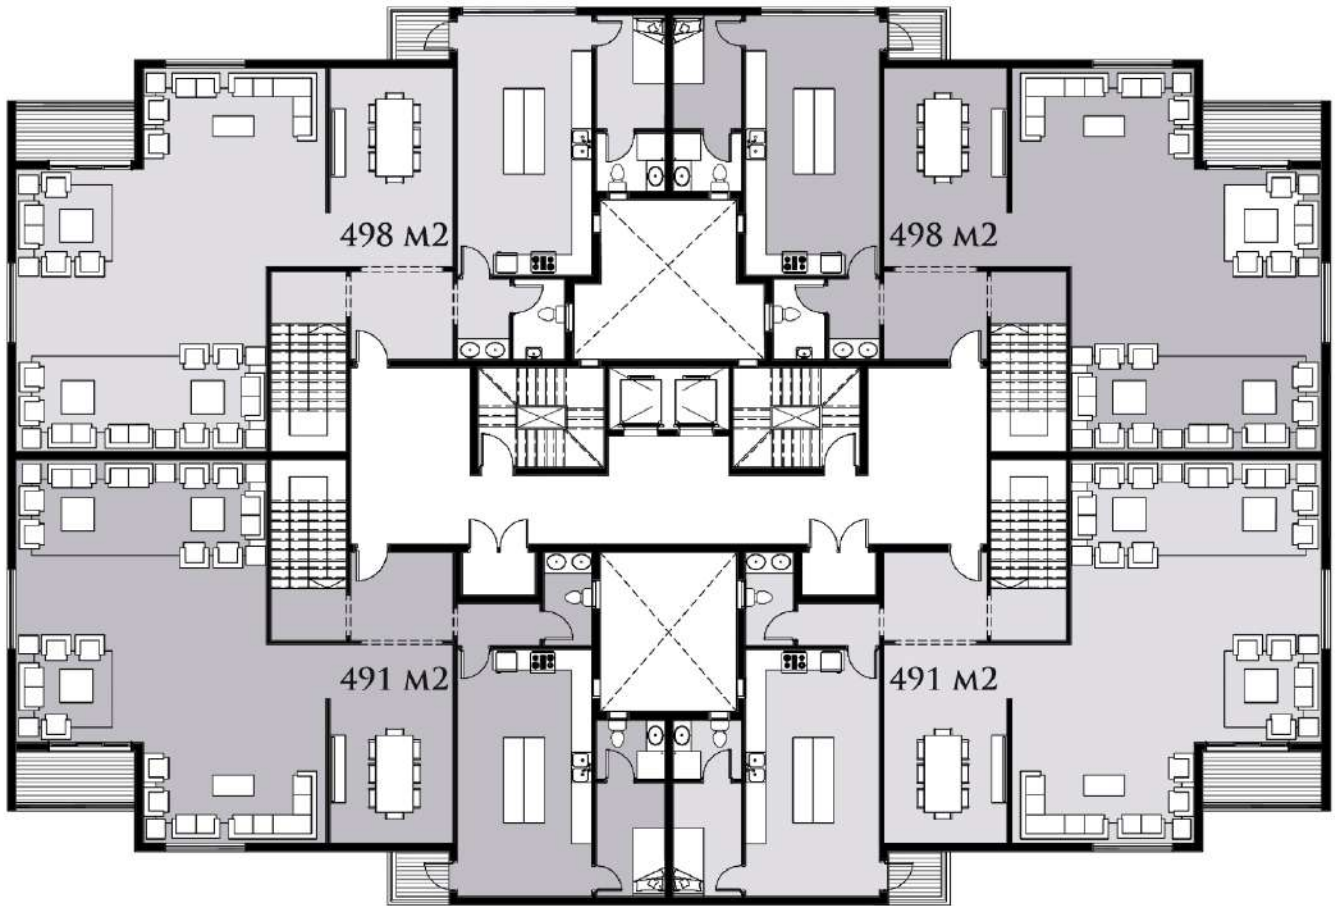

DEJOYA-2 Residences

Type -R Lower Floor Plan

6 BEDROOMS DUPLEX:

WITH GROSS AREA = 491 M2

NET AREA = 393 M2

WITH GROSS AREA =498 M2

NET AREA = 398 M2

■ 6 BEDROOM DUPLEX.