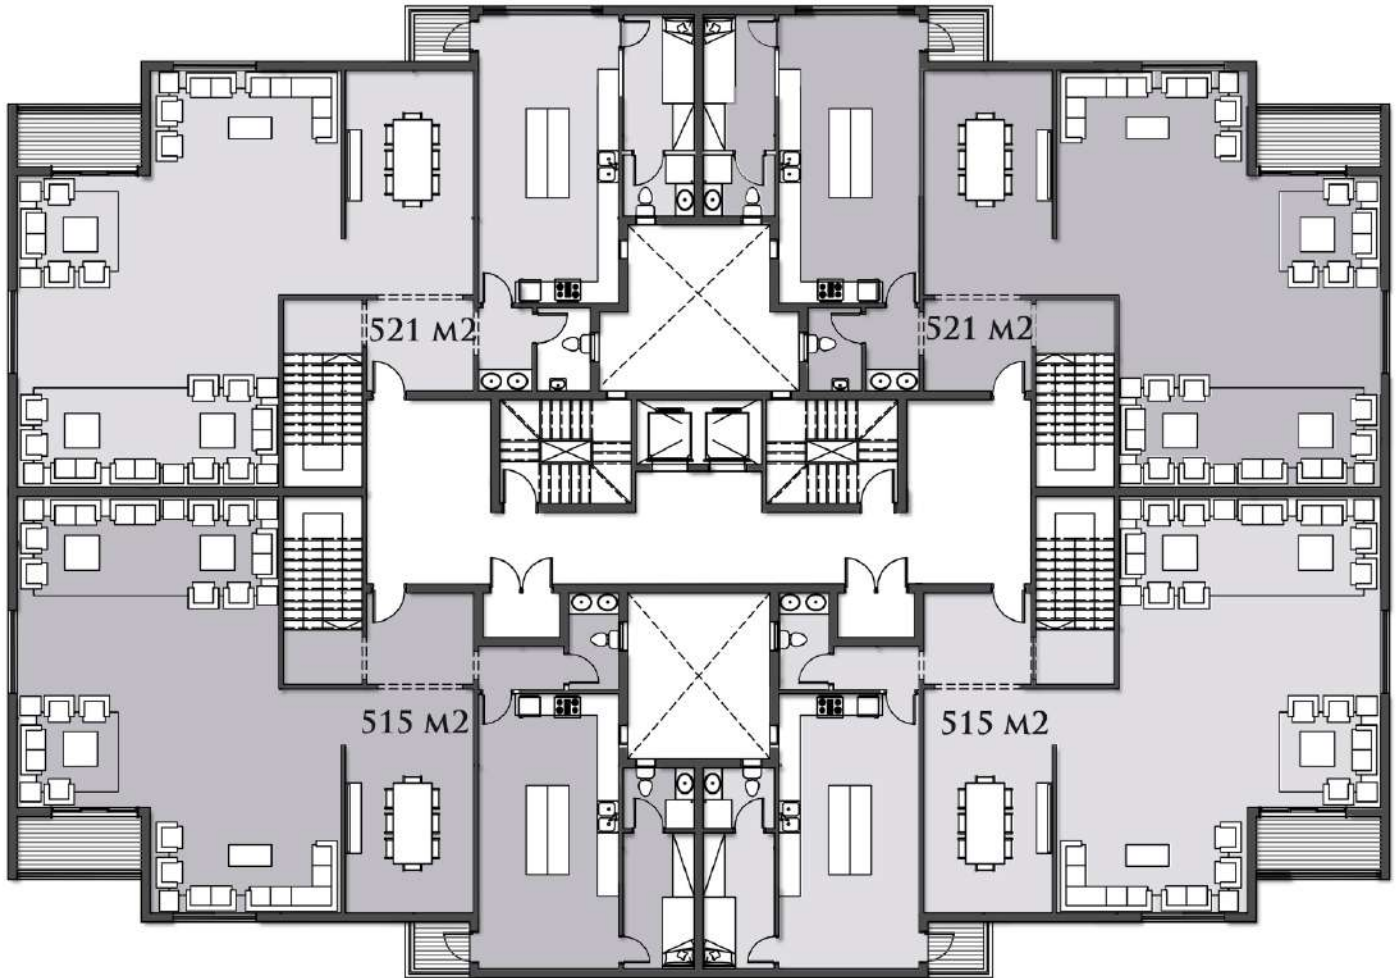

DEJOYA-2 Residences

Type -T Lower Floor Plan

- **6 BEDROOMS DUPLEX:**

WITH GROSS AREA = 521M2

NET AREA = 417 M2

WITH GROSS AREA = 515 M2

NET AREA = 412 M2

■ 6 BEDROOM DUPLEX.