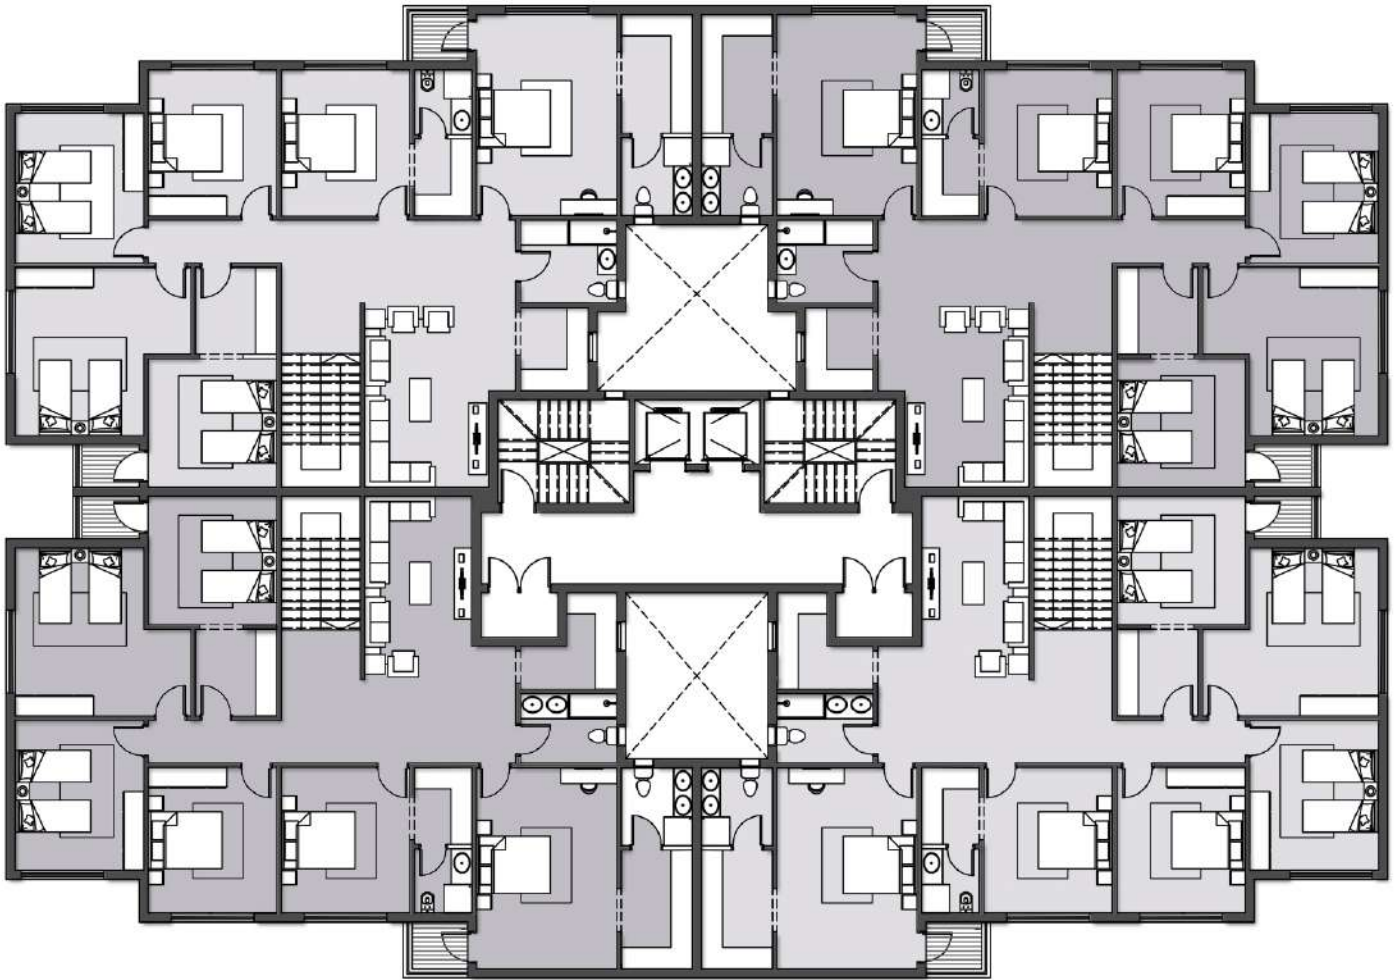

DEJOYA-2 Residences

Type -T Upper Floor Plan

- **6 BEDROOMS DUPLEX:**

WITH GROSS AREA = 521M²

NET AREA = 417 M²

WITH GROSS AREA = 515 M²

NET AREA = 412 M²

■ 6 BEDROOM DUPLEX.